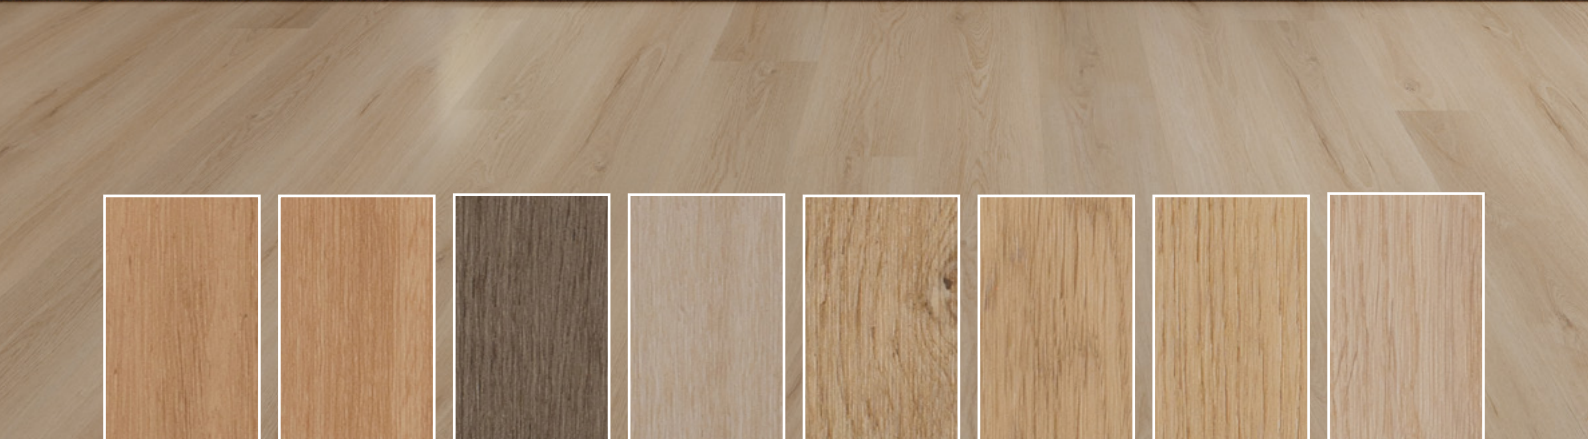

Cinnamon
Spotted Gum